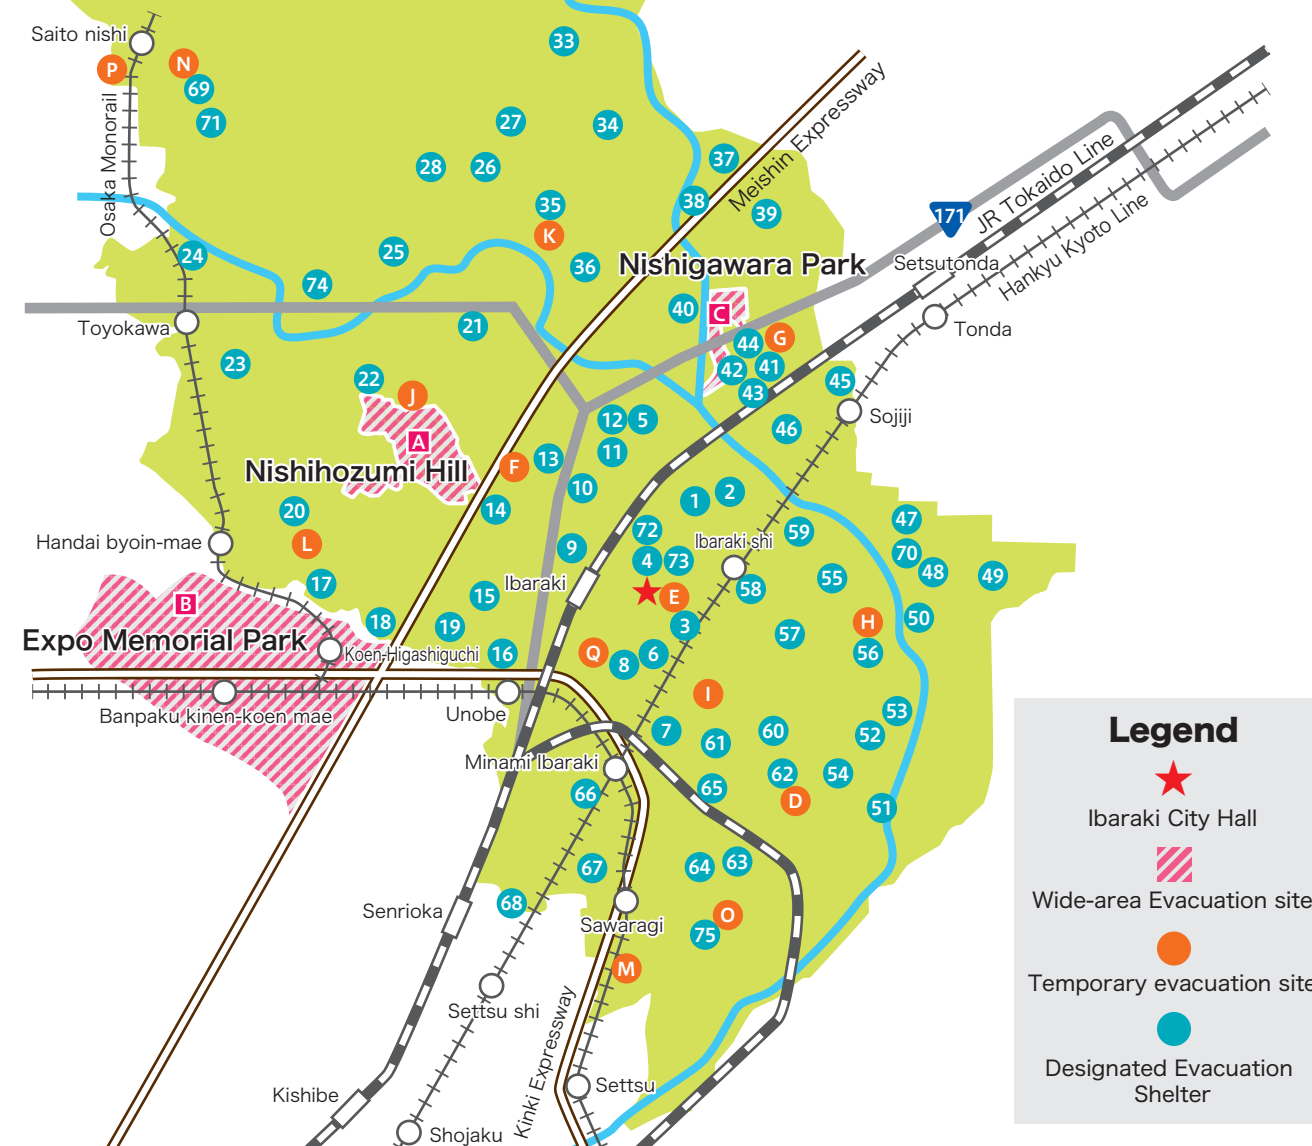

Name	Phone	Location	Name	Phone	Location
1 Ibaraki Elementary School	(072)624-3132	8-40 Katagiri-cho	24 Toyokawa Elementary School	(072)643-5916	14-5 Shukunosho 5-chome
2 Ibaraki Public Hall	(072)625-7807	1-19 Togu-cho	25 Toyokawa Junior High School	(072)643-1567	16-8 Fujinosato 1-chome
3 Ibaraki High School	(072)622-3423	12-1 Shinjocho	26 Fukui Elementary School	(072)643-5173	4-20 Higashifukui 2-chome
4 Yosei Junior High School	(072)622-6345	7-60 Ekimae 4-chome	27 Fukui Communication Center of Generations	(072)643-1300	23-22 Higashifukui 2-chome
5 Lifelong Learning Center Kirameki	(072)624-8182	1-43 Hatakeda-cho	28 Fukui Municipal Gymnasium	(072)641-4961	30-45 Nishifukui 3-chome
6 Municipal Gymnasium	(072)626-3821	2-1 Ogawa-cho	29 Miyama Public Hall	(072)649-3109	163 Shimootowa
7 Higashinara Elementary School	(072)633-9648	5-36 Higashinara 2-chome	30 Kiyotani Elementary School	(072)649-2025	857 Izuhara
8 Chujo Elementary School	(072)622-2729	7-12 Shinchujochi	31 Ninchoji Elementary School	(072)649-3014	31-2 Ninchoji
9 Kasugaoka High School	(072)623-2061	1-2 Kasuga 2-chome	32 Yamatedai Elementary School	(072)649-1282	9-4 Yamatedai 4-chome
10 Kasuga Elementary School	(072)622-2358	5-18 Kamihohigashimachi	33 Hokuryo Junior High School	(072)649-4641	23-10 Yamatedai 1-chome
11 Ibaraki Technical High School	(072)623-1331	6-41 Kasuga 5-chome	34 Ai Elementary School	(072)643-5128	21-23 Ai 2-chome
12 Hatakeda Elementary School	(072)627-0686	3-31 Hatakeda-cho	35 Kita Junior High School	(072)643-9191	10-3 Minamiai 3-chome
13 Kasuga Community Center	(072)626-6541	13-30 Kamihozumi 2-chome	36 Minohara Elementary School	(072)641-1900	20-55 Minohara 2 -chome
14 Nishi Junior High School	(072)622-2658	5-4 Mitsukeyama 2-chome	37 Oda Elementary School	(072)643-8384	21-26 Hanazono 1-chome
15 kasugaoka Elementary School	(072)622-2515	3-43 Nakahozumi 3-chome	38 Oda Junior High School	(072)641-2557	6-10 Hanazono 1-chome
16 Hozumi Elementary School	(072)627-5277	6-62 Shimohozumi 2-chome	39 Oda Public Hall	(072)623-9076	6-18 Oda 3-chome
17 Sawaike Elementary School	(072)625-6300	11-6 Minamikasugaoka 3-chome	40 Nishigawara Elementary School	(072)622-3303	7-33 Nishigawara kitamachi
18 Seiry Junior High School	(072)625-4781	19-6 Minamikasugaoka 1-chome	41 Mishima Elementary School	(072)624-5261	3-13 Mishima-cho
19 Ibarakinishi High School	(072)625-5711	10-68 Shimeien	42 Mishima Community Center	(072)625-6474	7-12 Nishigawara 2-chome
20 Nishi Elementary School	(072)622-3485	12-23 Kitakasugaoka 3-chome	43 Mishima Junior High School	(072)626-2145	17-10 Nishigawara 1-chome
21 Kori Elementary School	(072)643-4121	26-23 Kori 5-chome	44 Nishigawara Communication Center of Generations	(072)623-9343	17-4 Nishigawara 2-chome
22 Koriyama Elementary School	(072)643-5345	30-18 Shinkoriyama 2-chome	45 Sojiji Inochi · Ai · Yume Center	(072)626-5660	5-36 Sojiji 2-chome
23 Toyokawa Inoch · Ai · Yume · Center	(072)643-2069	4-28 Toyokawa 4-chome	46 Shoen Elementary School	(072)622-4711	26-5 Sho 2-chome
			47 Higashi Elementary School	(072)633-2541	5-23 Ayukawa 2-chome
			48 Shirakawa Public Hall	(072)632-7870	8-17 Ayukawa 1-chome
			49 Shirakawa Elementary School	(072)633-1191	4-1 Shirakawa 1-chome
			50 Shinonome Elementary School	(072)633-6966	21-7 Gakuenminamimachi
			51 Tamashima Elementary School	(072)632-3160	11-23 Tamashima 2-chome
			52 Hirata Junior High School	(072)633-1501	8-20 Hirata 1-chome
			53 Tamashima Public Hall	(072)633-1020	25-9 Hirata 2-chome
			54 Hokusetsutsubasa High School	(072)633-2000	2-15 Tamashimadai
			55 Nakatsu Elementary School	(072)634-3478	10-15 Nakatsu-cho
			56 Support Center for Elderly Activities Senior Plaza Ibaraki	(072)632-7411	24-21 Kuwata-cho
			57 Oike Elementary School	(072)632-8663	5-8 Oike 1-chome
			58 Oike Community Center	(072)633-8071	11-35 Funaki-cho
			59 Higashi Junior High School	(072)632-8414	7-4 Suehiro-cho
			60 Mizuo Elementary School	(072)633-3792	7-16 Mizuo 4-chome
			61 Tamakushi Elementary School	(072)634-2144	1-51 Mizuo 3-chome
			62 Minami Junior High School	(072)633-1601	6-41 Wakazono-cho
			63 Ashihara Elementary School	(072)633-7680	13-50 Shinwa-cho
			64 Sawaragi Inochi · Ai · Yume Center	(072)635-7667	12-19 Sawaragihama 3-chome
			65 Tamakushi Community Center	(072)633-0105	5-39 Sawaragihigashimachi
			66 Tenno Elementary School	(072)625-6205	13-57 Tenno 2-chome
			67 Tenno Junior High School	(072)632-5781	8-5 Sawaraginishi 3-chome
			68 Kurakakiuchi Assembly Hall	(072)624-6530	11-23 Kurakakiuch 3-chome
			69 Saitonishi Elementary School	(072)641-2481	8-1 Saitoasagi 5-chome
			70 Higashi Municipal Gymnasium	(072)633-5701	4-18 Gakuen-cho
			71 Saitonishi Junior High School	(072)640-1331	6-7 Saitoasagi 4-chome
			72 Citizens Sythetic Center (Create Center)	(072)624-1726	6-16 Ekimae 4-chome
			73 Men&Women Symbiosis Center Rose WAM	(072)620-9920	4-7 Motomachi
			74 Toyokawa Community Center	(072)641-8910	16-8 Fujinosato 2-chome
			75 Minami Municipal Gymnasium	(072)630-0111	8-19.Shima 3-chome

Legend

- Ibaraki City Hall
- Wide-area Evacuation site
- Temporary evacuation site
- Designated Evacuation Shelter